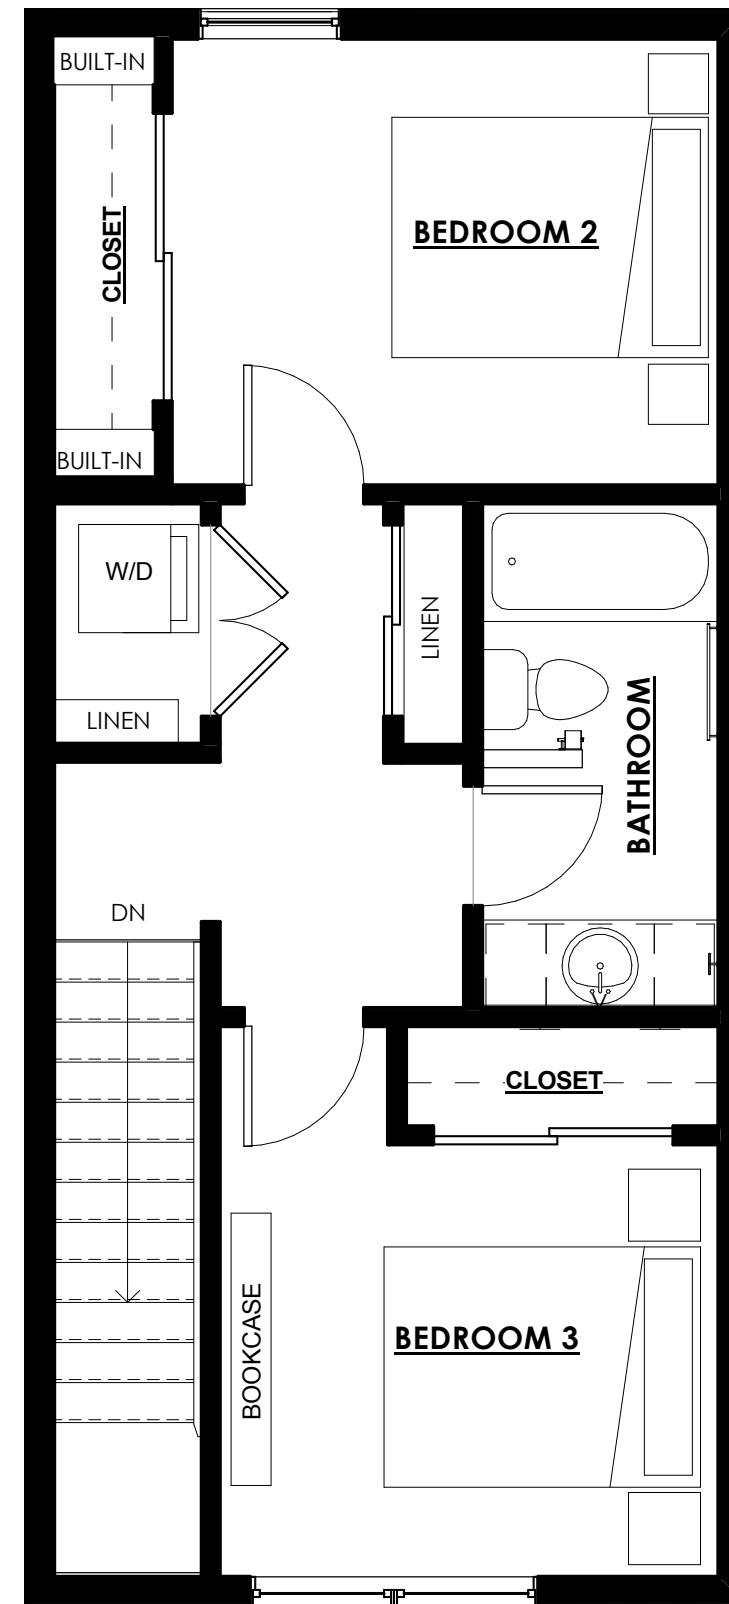

Approx. Square footage range: 786-794

# 1 Bedroom - POWDER

First

Second

For marketing purposes only, plans and specifications are subject to change without notice.

## 2 Bedroom - SKY & POWDER

Approx. Square footage range: 924-969

First

Second

Third

For marketing purposes only, plans and specifications are subject to change without notice.

Approx. Square footage range: 1097-1134

## 2 Bedroom & 1 Car Garage - OXFORD & MOONSTONE

First

Second

For marketing purposes only, plans and specifications are subject to change without notice.

Approx. Square footage range: 1334