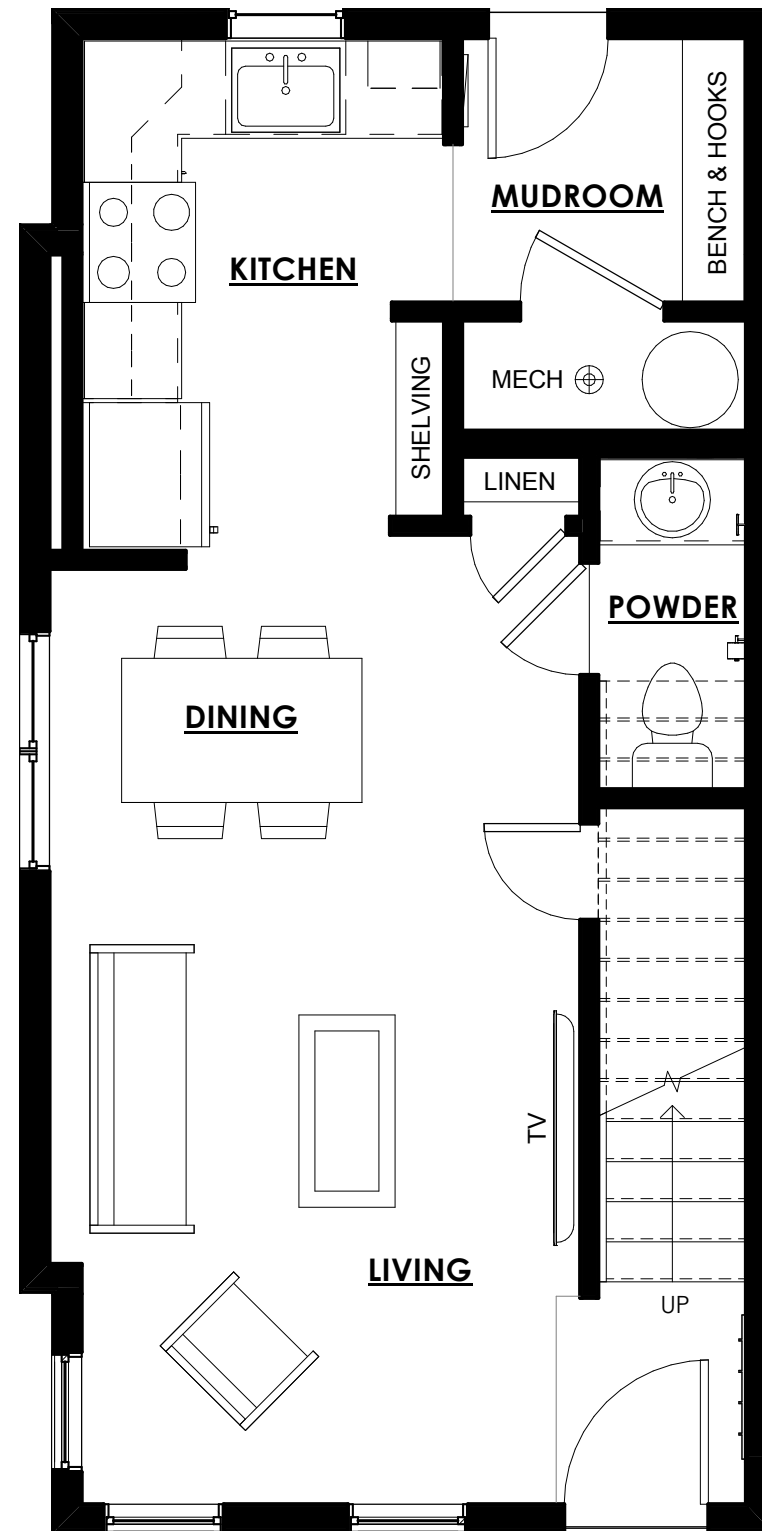

**BLUE 52**

---

**FLOOR PLANS**

For marketing purposes only, plans and specifications are subject to change without notice.

First

Second

For marketing purposes only, plans and specifications are subject to change without notice.

Approx. Square footage range: 786-794

# 1 Bedroom - POWDER

First

Second

For marketing purposes only, plans and specifications are subject to change without notice.

## 2 Bedroom & 1 Car Garage - OXFORD & MOONSTONE

First

Second

For marketing purposes only, plans and specifications are subject to change without notice.

Approx. Square footage range: 1334