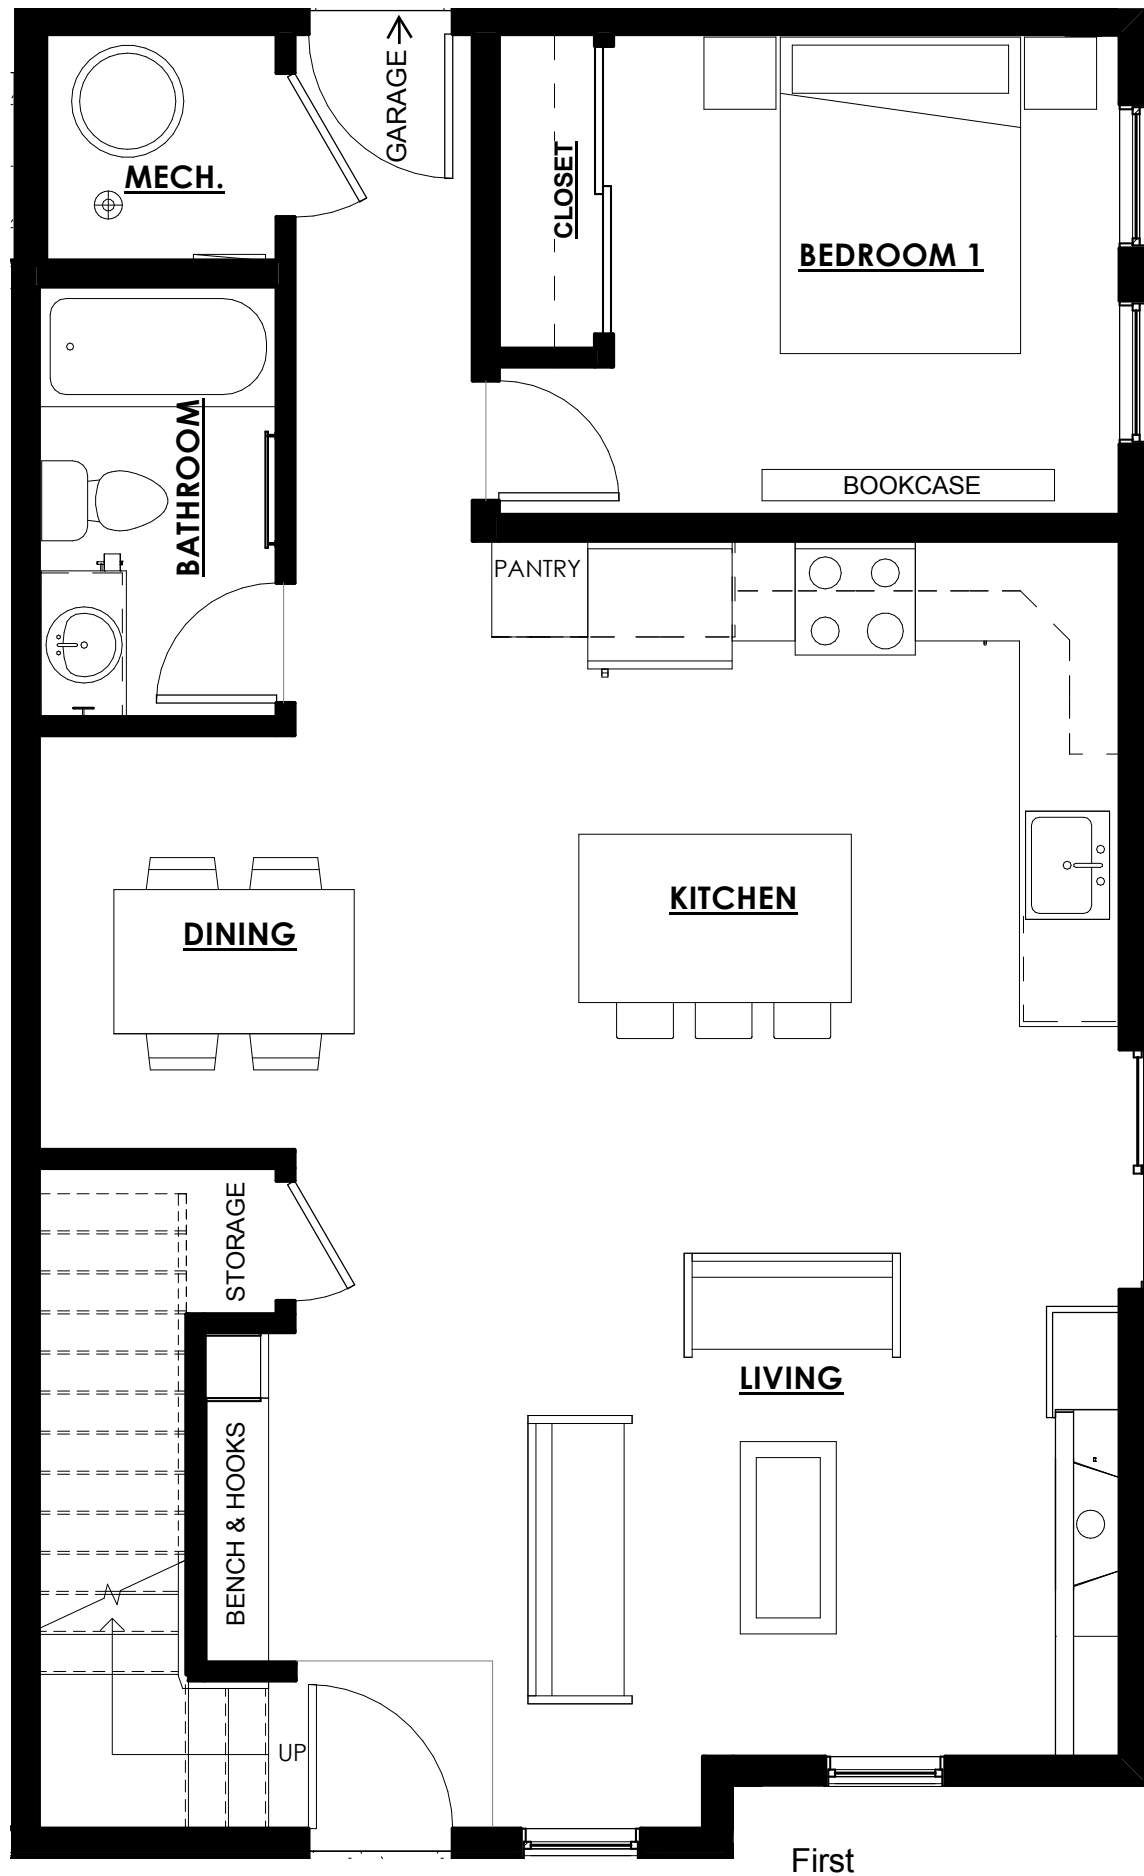

Approx. Square footage range: 786-794

# 1 Bedroom - POWDER

First

Second

For marketing purposes only, plans and specifications are subject to change without notice.

## 2 Bedroom - SKY & POWDER

Approx. Square footage range: 924-969

First

Second

Third

For marketing purposes only, plans and specifications are subject to change without notice.

Approx. Square footage range: 1097-1134

## 2 Bedroom & 1 Car Garage - OXFORD & MOONSTONE

First

Second

For marketing purposes only, plans and specifications are subject to change without notice.

Approx. Square footage range: 1334