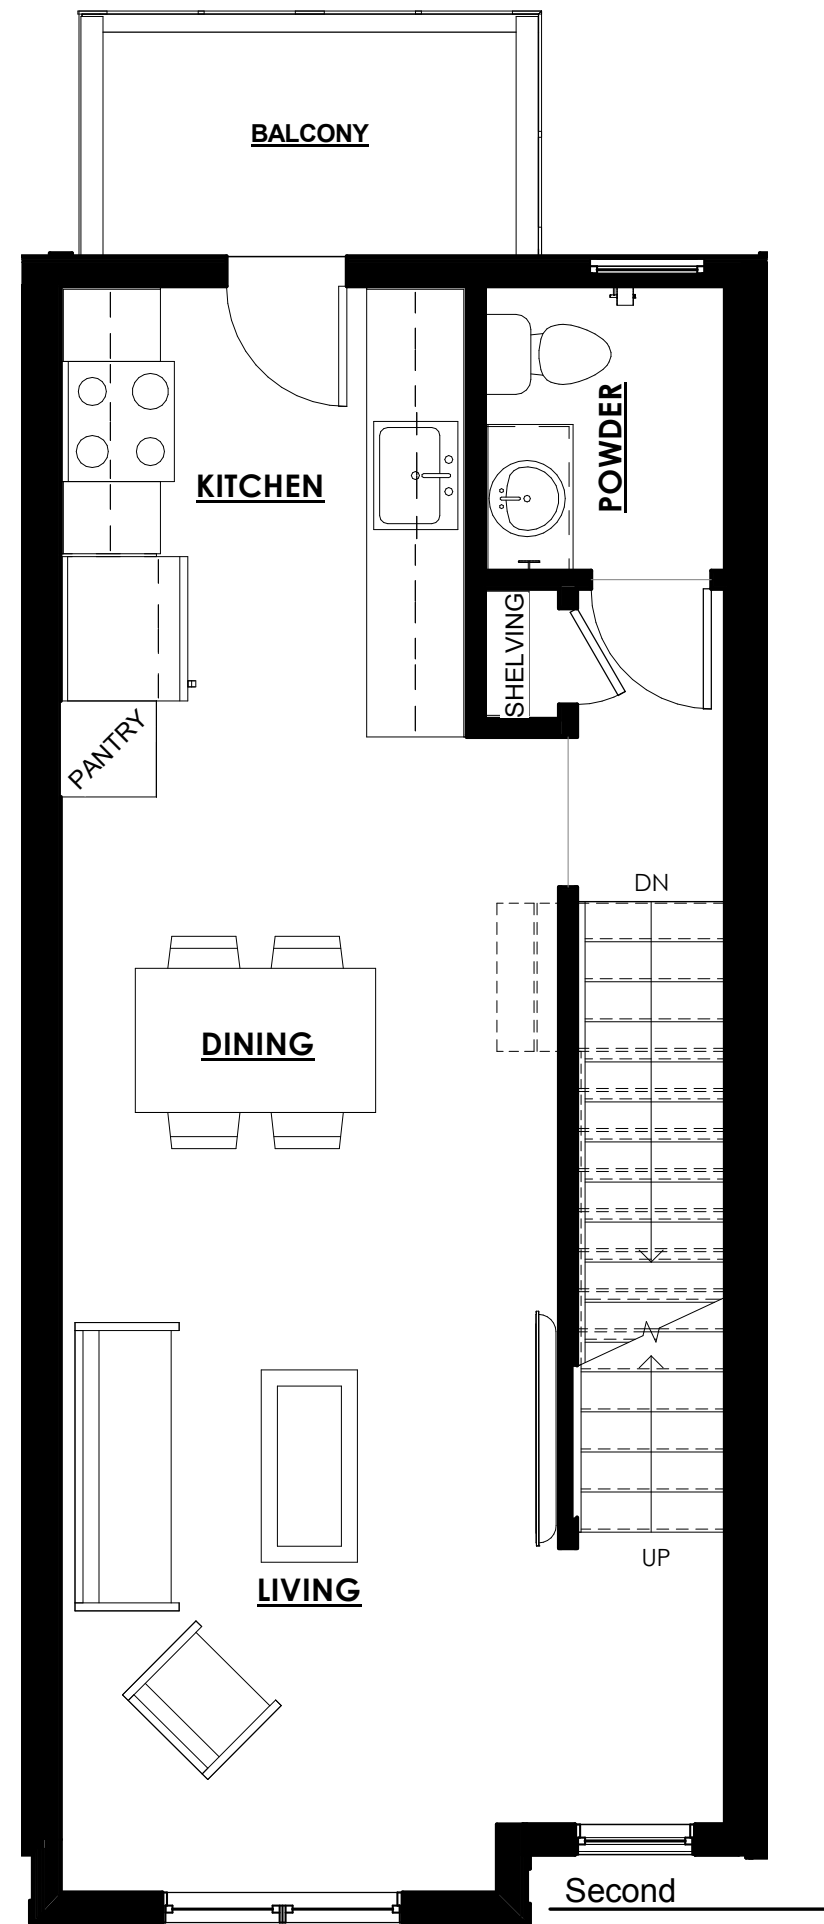

Approx. Square footage range: 786-794

# 1 Bedroom - POWDER

First

Second

For marketing purposes only, plans and specifications are subject to change without notice.

## 2 Bedroom - SKY & POWDER

Approx. Square footage range: 924-969

First

Second

Third

For marketing purposes only, plans and specifications are subject to change without notice.

Approx. Square footage range: 1097-1134

## 2 Bedroom & 1 Car Garage - OXFORD & MOONSTONE

First

Second

For marketing purposes only, plans and specifications are subject to change without notice.

Approx. Square footage range: 1334