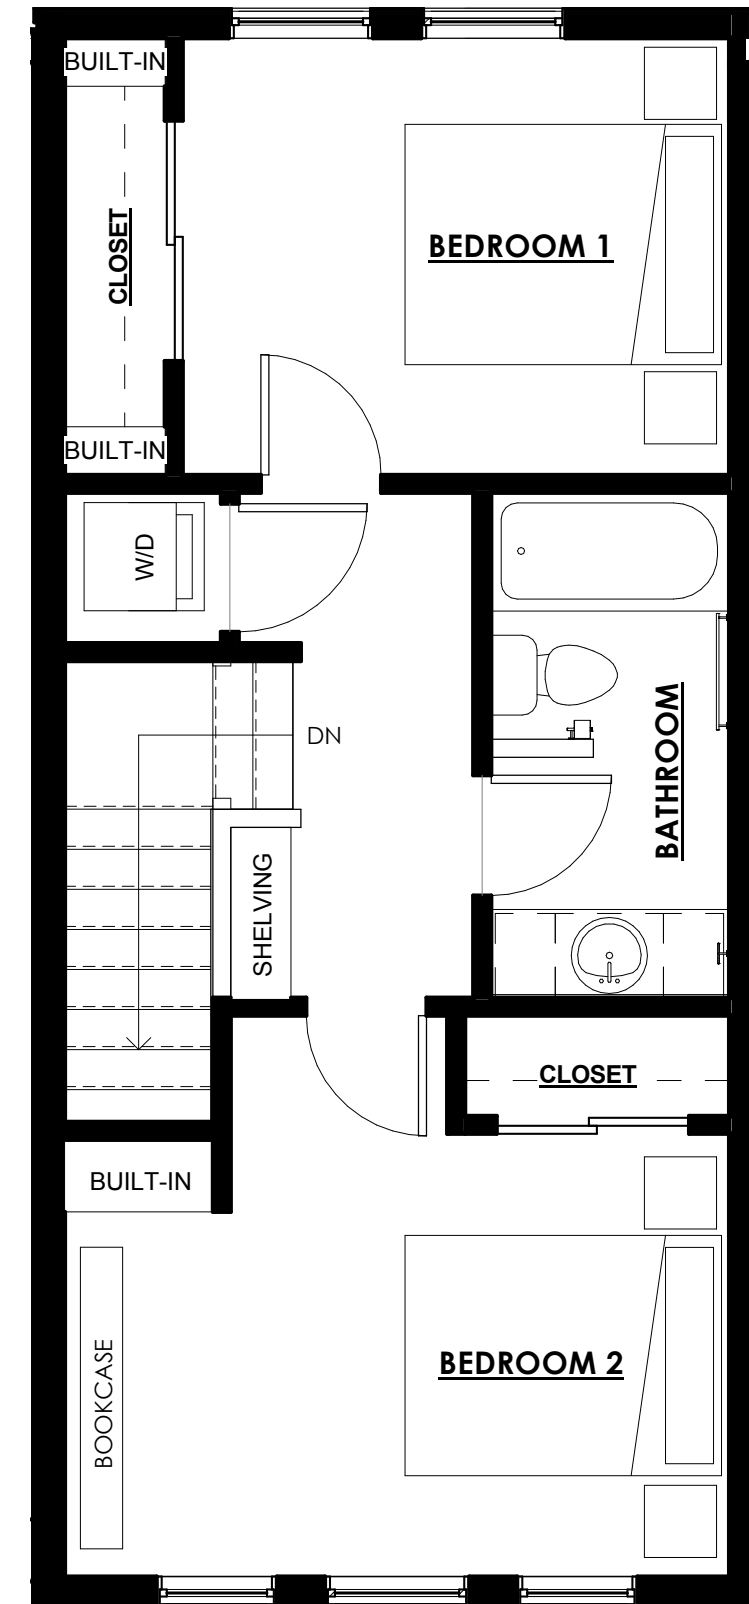

Second

For marketing purposes only, plans and specifications are subject to change without notice.

2 Bedroom - SKY & POWDER

Approx. Square footage range: 924-969