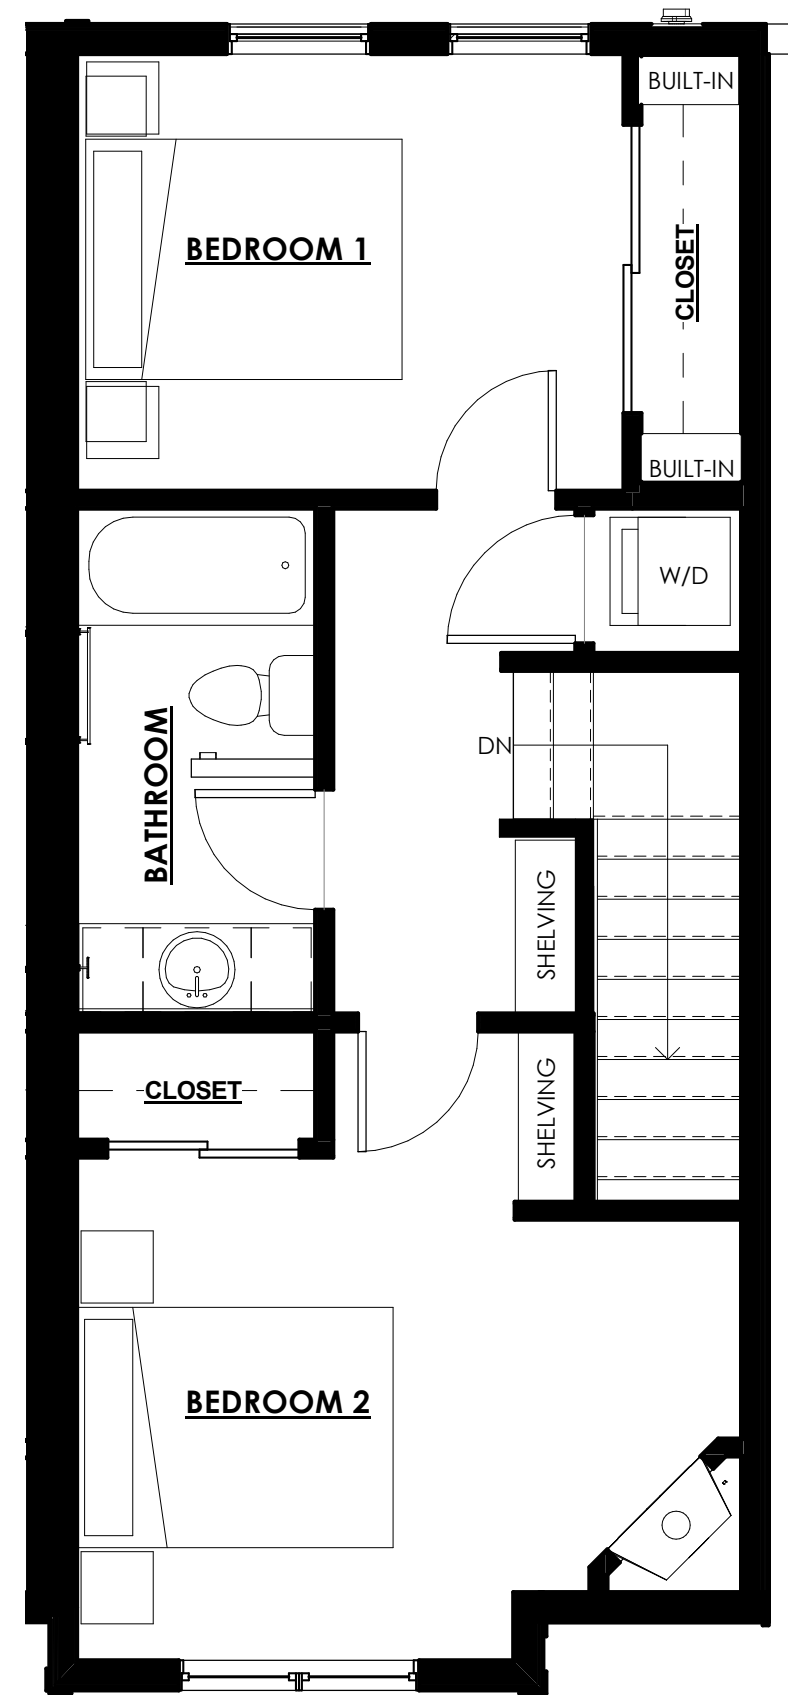

Approx. Square footage range: 786-794

# 1 Bedroom - POWDER

First

Second

For marketing purposes only, plans and specifications are subject to change without notice.

## 2 Bedroom - SKY & POWDER

Approx. Square footage range: 924-969

First

Second

Third

For marketing purposes only, plans and specifications are subject to change without notice.

Approx. Square footage range: 1097-1134

## 2 Bedroom & 1 Car Garage - OXFORD & MOONSTONE

First

Second

For marketing purposes only, plans and specifications are subject to change without notice.

Approx. Square footage range: 1334