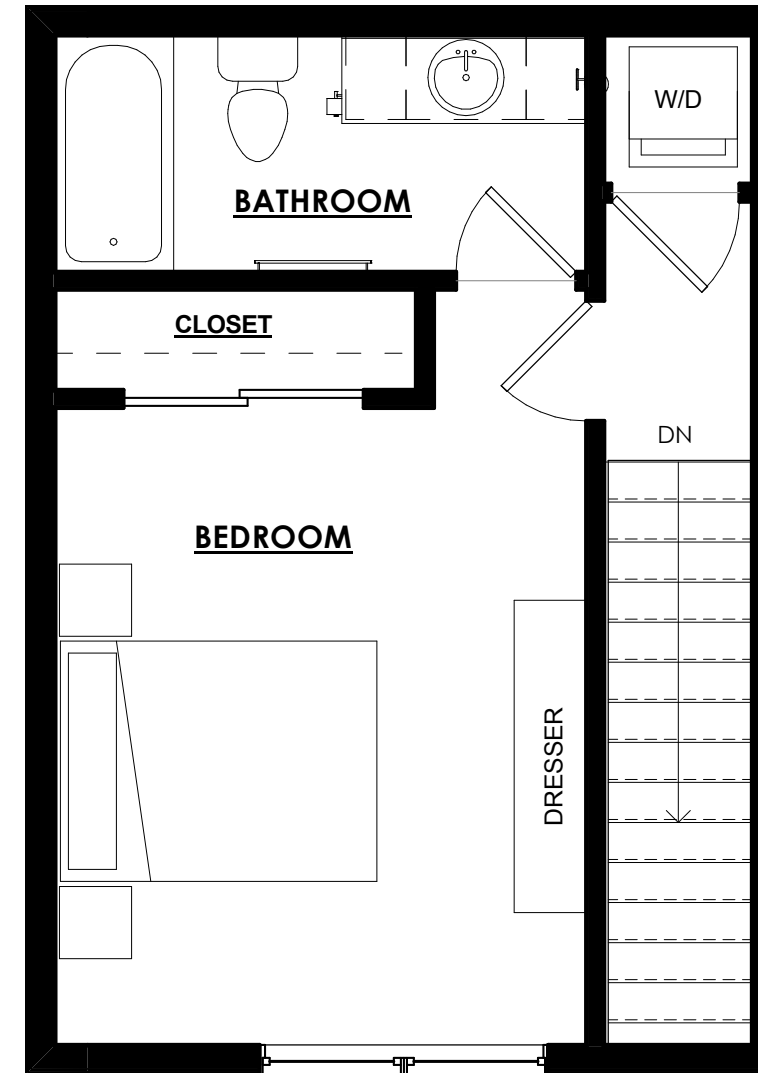

**BLUE 52**

---

**FLOOR PLANS**

For marketing purposes only, plans and specifications are subject to change without notice.

First

Second

For marketing purposes only, plans and specifications are subject to change without notice.

Approx. Square footage range: 786-794

# 1 Bedroom - POWDER

First

Second

For marketing purposes only, plans and specifications are subject to change without notice.

## 2 Bedroom - SKY & POWDER

Approx. Square footage range: 924-969

First

Second

Third

For marketing purposes only, plans and specifications are subject to change without notice.

Approx. Square footage range: 1097-1134