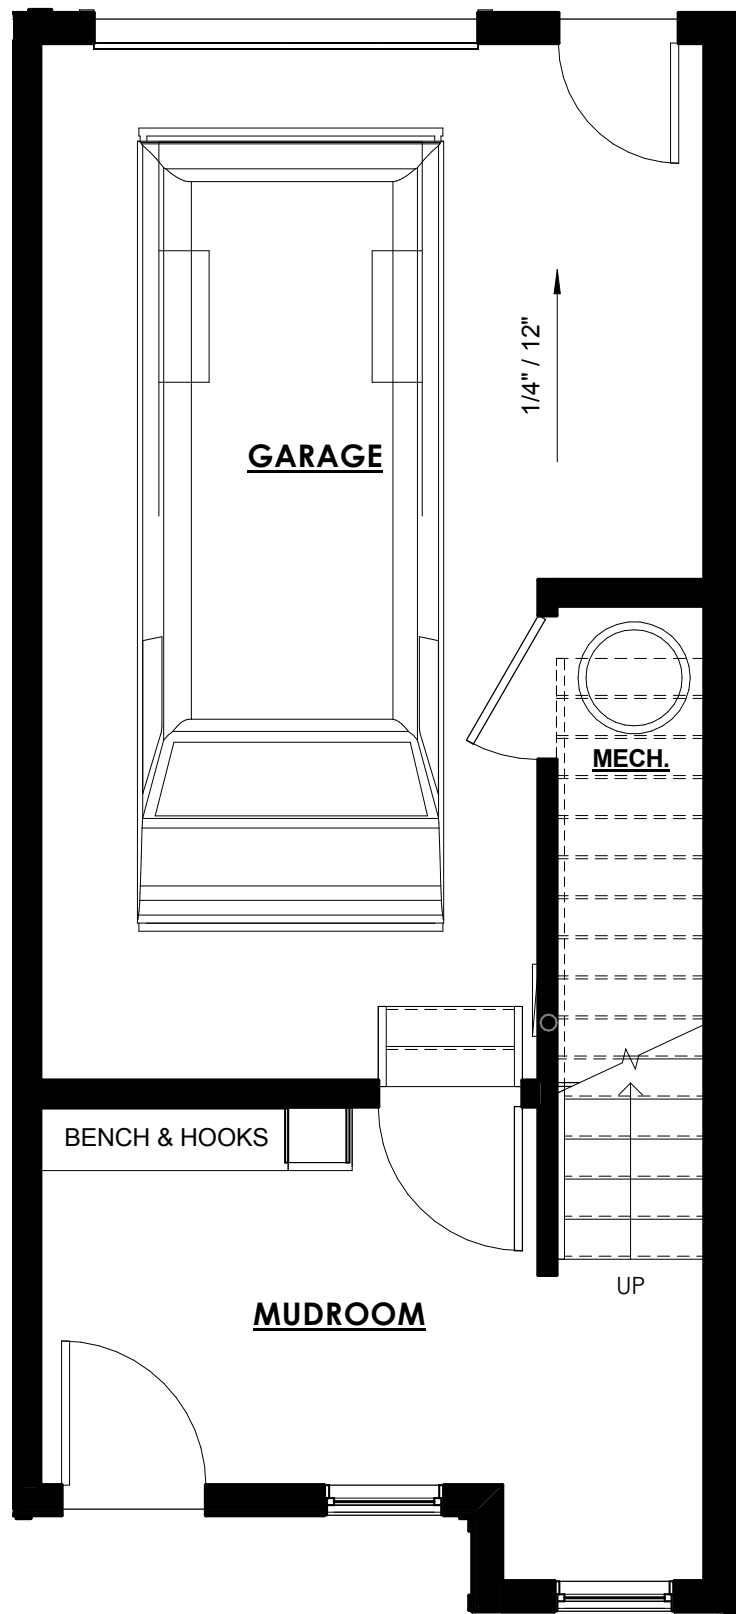

Approx. Square footage range: 786-794

# 1 Bedroom - POWDER

First

Second

For marketing purposes only, plans and specifications are subject to change without notice.

## 2 Bedroom - SKY & POWDER

Approx. Square footage range: 924-969

First

Second

Third

For marketing purposes only, plans and specifications are subject to change without notice.

Approx. Square footage range: 1097-1134

## 2 Bedroom & 1 Car Garage - OXFORD & MOONSTONE

First

Second

For marketing purposes only, plans and specifications are subject to change without notice.

Approx. Square footage range: 1334