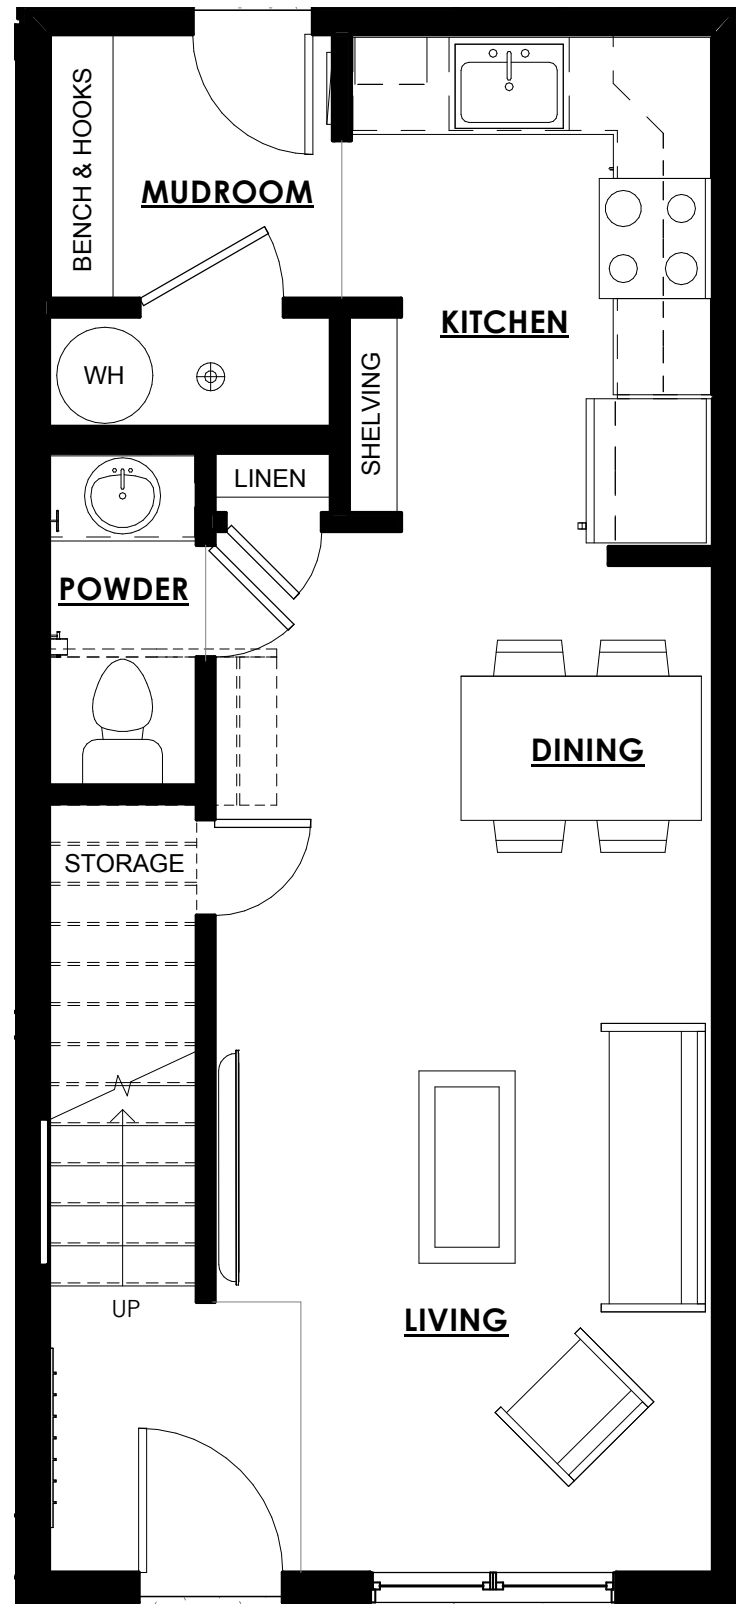

**BLUE 52**

---

**FLOOR PLANS**

For marketing purposes only, plans and specifications are subject to change without notice.

First

Second

For marketing purposes only, plans and specifications are subject to change without notice.

Approx. Square footage range: 786-794

# 1 Bedroom - POWDER

First

Second

For marketing purposes only, plans and specifications are subject to change without notice.

## 2 Bedroom & 1 Car Garage - OXFORD & MOONSTONE

First

Second

For marketing purposes only, plans and specifications are subject to change without notice.

Approx. Square footage range: 1334