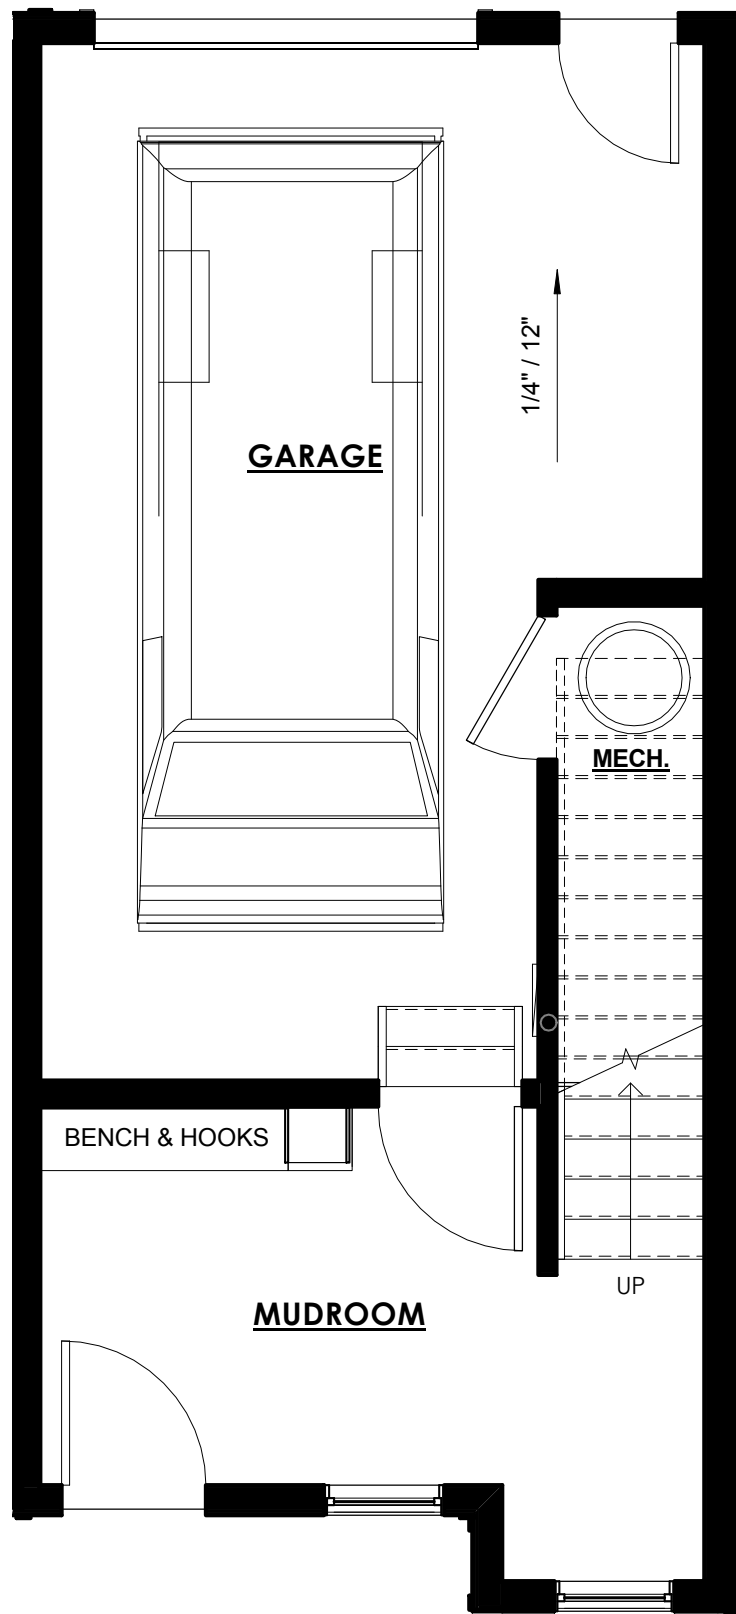

First

Third

*All homes include dishwasher, range/oven, microwave, refrigerator and washer/dryer.
For marketing purposes only, plans and specifications are subject to change without notice.

Square footage range: 1097-1134

2 Bedroom & 1 Car Garage - OXFORD