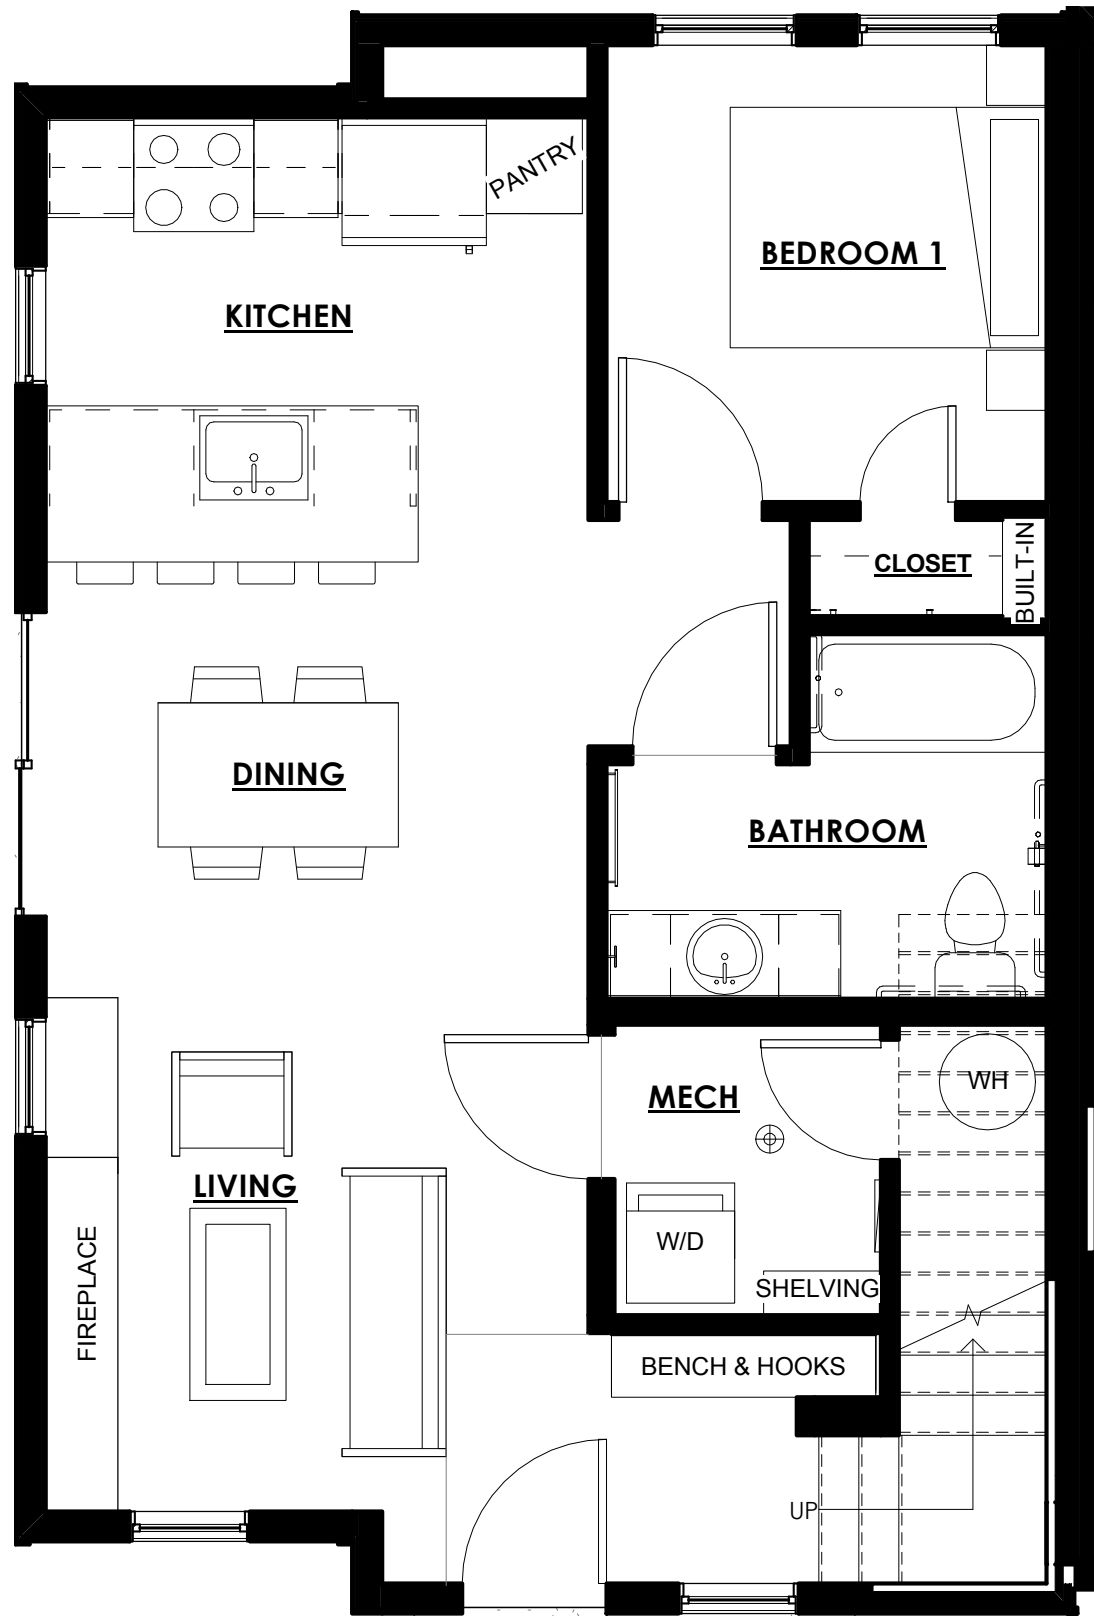

First

*All homes include dishwasher, range/oven, microwave, refrigerator and washer/dryer.
For marketing purposes only, plans and specifications are subject to change without notice.

Square footage range: 1147

3 Bedroom - OXFORD & MOONSTONE