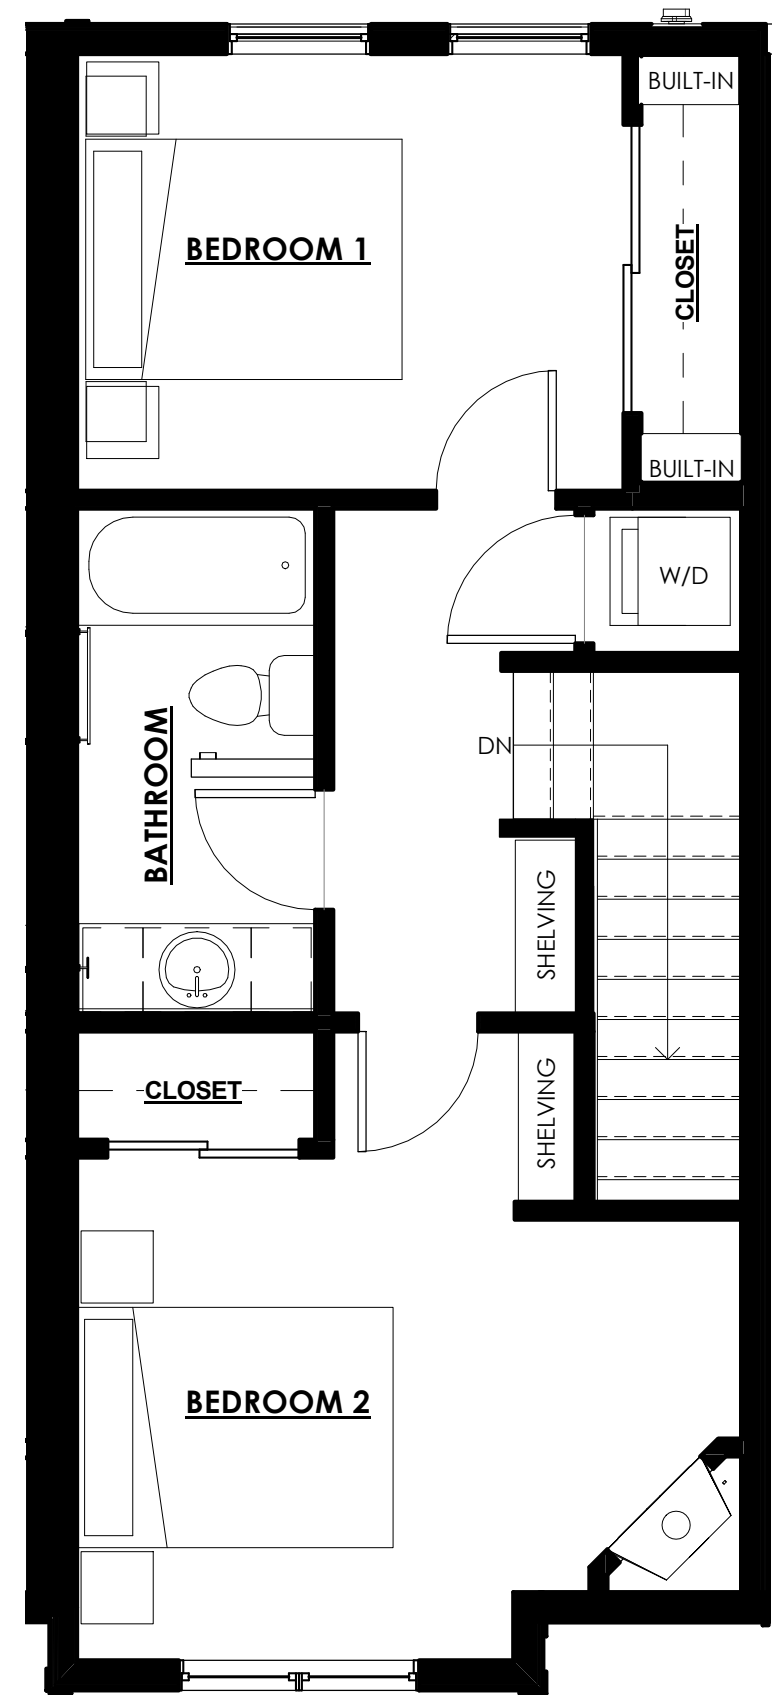

First

Second

\*All homes include dishwasher, range/oven, microwave, refrigerator and washer/dryer.  
For marketing purposes only, plans and specifications are subject to change without notice.

Square footage range: 752-794

Square footage range: 907-1134

## 2 Bedroom - SKY, POWDER, & MOONSTONE

First

Second

Third

\*All homes include dishwasher, range/oven, microwave, refrigerator and washer/dryer.  
For marketing purposes only, plans and specifications are subject to change without notice.

Square footage range: 1097-1134