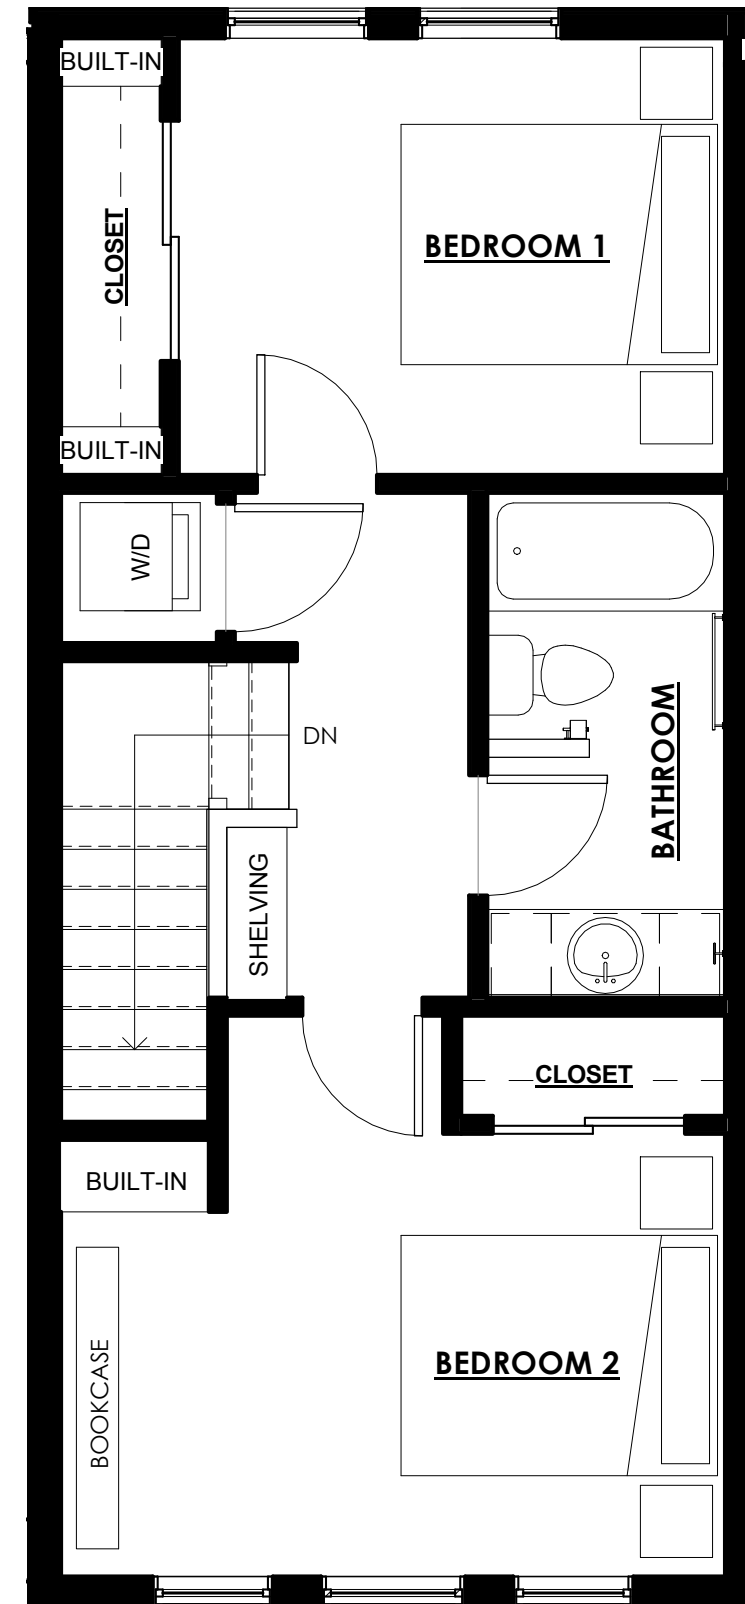

**BLUE 52**

**FLOOR PLANS**

\*All homes include dishwasher, range/oven, microwave, refrigerator and washer/dryer.  
For marketing purposes only, plans and specifications are subject to change without notice.

First

Second

\*All homes include dishwasher, range/oven, microwave, refrigerator and washer/dryer.  
For marketing purposes only, plans and specifications are subject to change without notice.

Square footage range: 752-794

# 1 Bedroom - SKY & POWDER

First

Second

\*All homes include dishwasher, range/oven, microwave, refrigerator and washer/dryer.  
For marketing purposes only, plans and specifications are subject to change without notice.

Square footage range: 907-1134