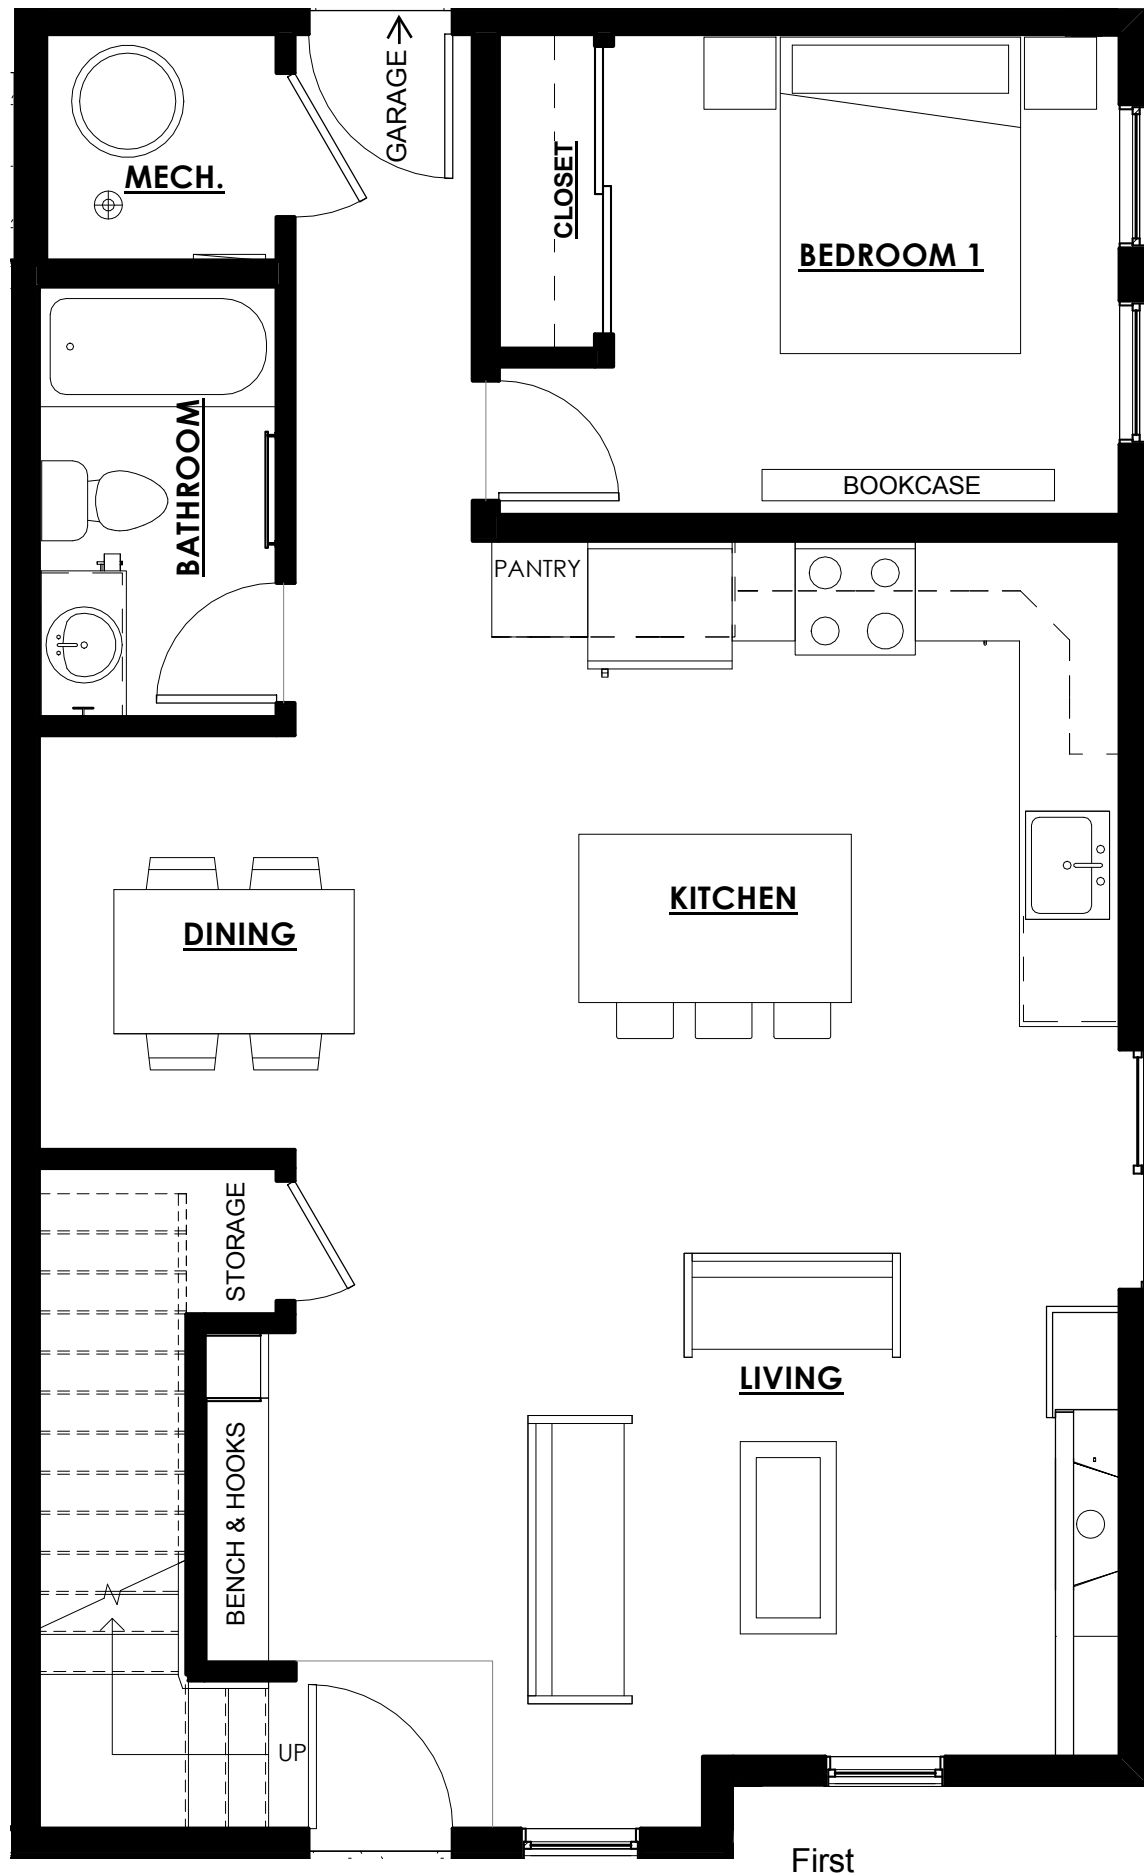

First

Second

*All homes include dishwasher, range/oven, microwave, refrigerator and washer/dryer.
For marketing purposes only, plans and specifications are subject to change without notice.

Square footage range: 1334-1336

3 Bedroom & 2 Car Garage - COBALT