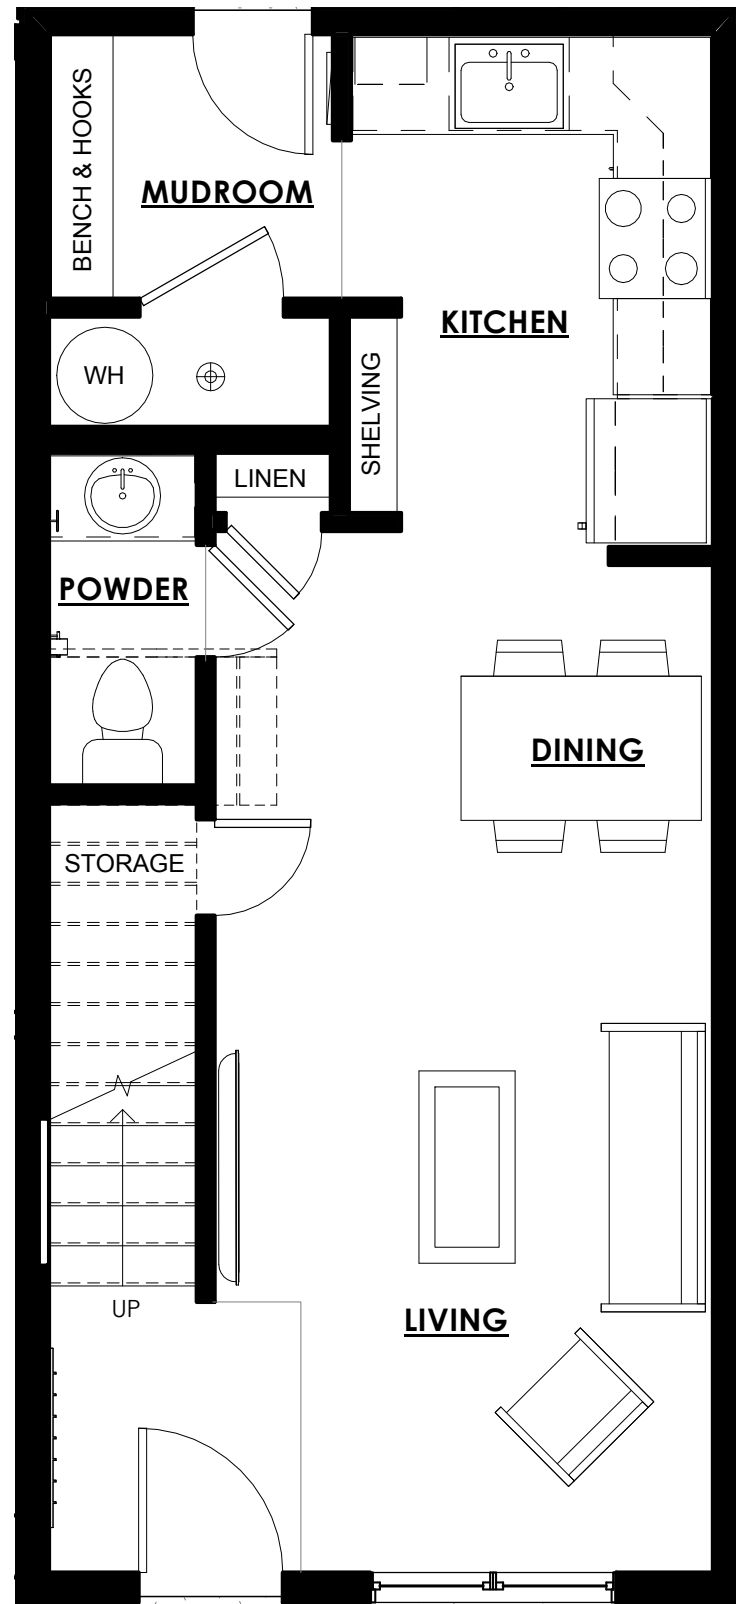

**BLUE 52**

**FLOOR PLANS**

\*All homes include dishwasher, range/oven, microwave, refrigerator and washer/dryer.  
For marketing purposes only, plans and specifications are subject to change without notice.

First

Second

\*All homes include dishwasher, range/oven, microwave, refrigerator and washer/dryer.  
For marketing purposes only, plans and specifications are subject to change without notice.

Square footage range: 752-794

# 1 Bedroom - SKY & POWDER

First

Second

\*All homes include dishwasher, range/oven, microwave, refrigerator and washer/dryer.  
For marketing purposes only, plans and specifications are subject to change without notice.

Square footage range: 907-1134