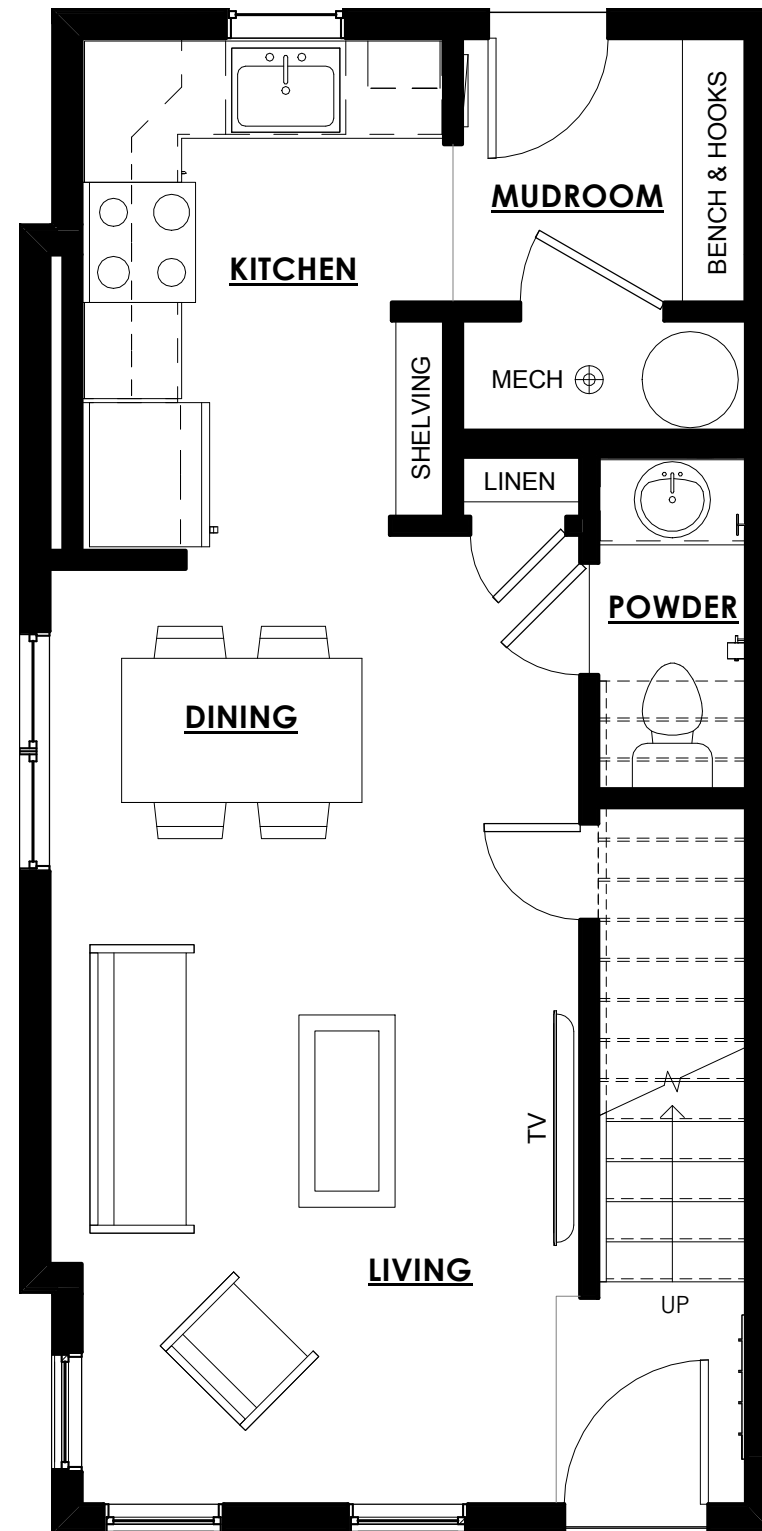

**BLUE 52**

**FLOOR PLANS**

\*All homes include dishwasher, range/oven, microwave, refrigerator and washer/dryer.  
For marketing purposes only, plans and specifications are subject to change without notice.

First

Second

\*All homes include dishwasher, range/oven, microwave, refrigerator and washer/dryer.  
For marketing purposes only, plans and specifications are subject to change without notice.

Square footage range: 752-794

# 1 Bedroom - SKY & POWDER

First

Second

\*All homes include dishwasher, range/oven, microwave, refrigerator and washer/dryer.  
For marketing purposes only, plans and specifications are subject to change without notice.

Square footage range: 907-1134