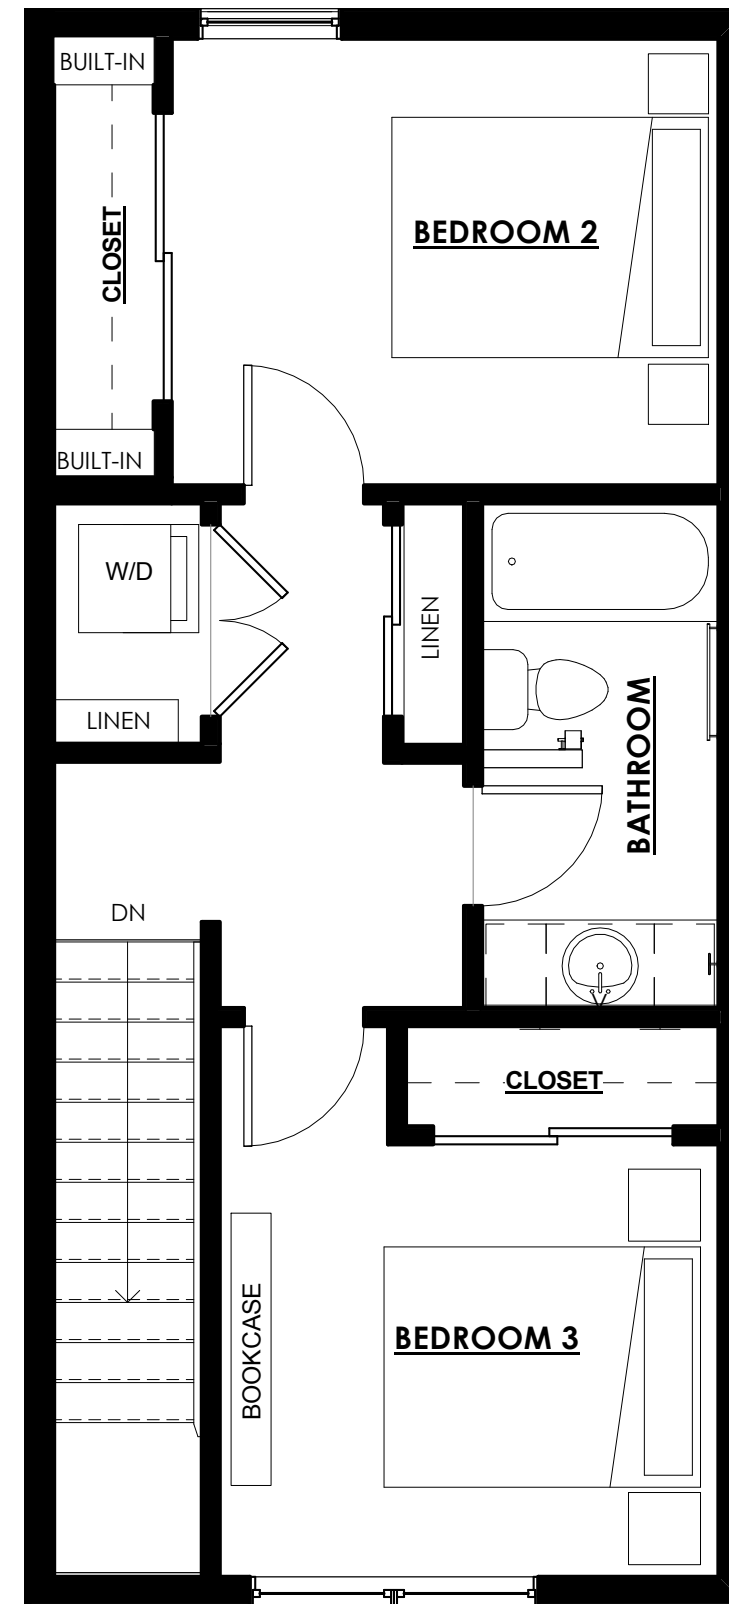

Second

*All homes include dishwasher, range/oven, microwave, refrigerator and washer/dryer.
For marketing purposes only, plans and specifications are subject to change without notice.

Square footage range: 1334-1336

3 Bedroom & 2 Car Garage - COBALT