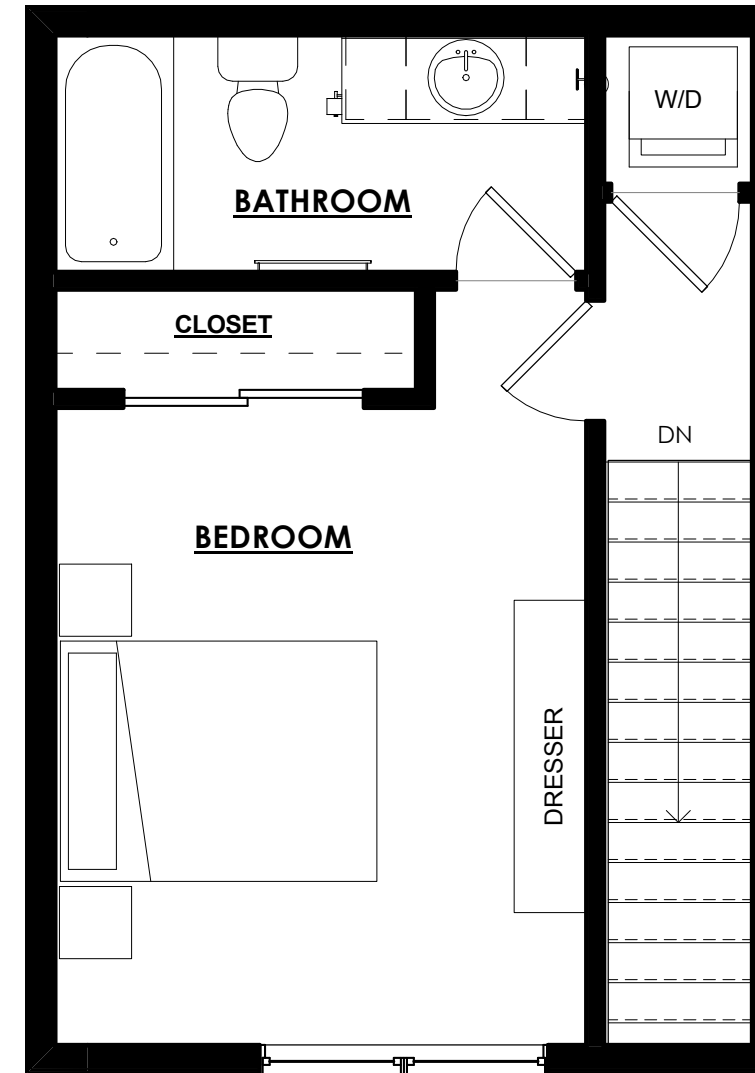

**BLUE 52**

**FLOOR PLANS**

\*All homes include dishwasher, range/oven, microwave, refrigerator and washer/dryer.  
For marketing purposes only, plans and specifications are subject to change without notice.

First

Second

\*All homes include dishwasher, range/oven, microwave, refrigerator and washer/dryer.  
For marketing purposes only, plans and specifications are subject to change without notice.

Square footage range: 752-794

# 1 Bedroom - SKY & POWDER

First

Second

\*All homes include dishwasher, range/oven, microwave, refrigerator and washer/dryer.  
For marketing purposes only, plans and specifications are subject to change without notice.

Square footage range: 907-1134