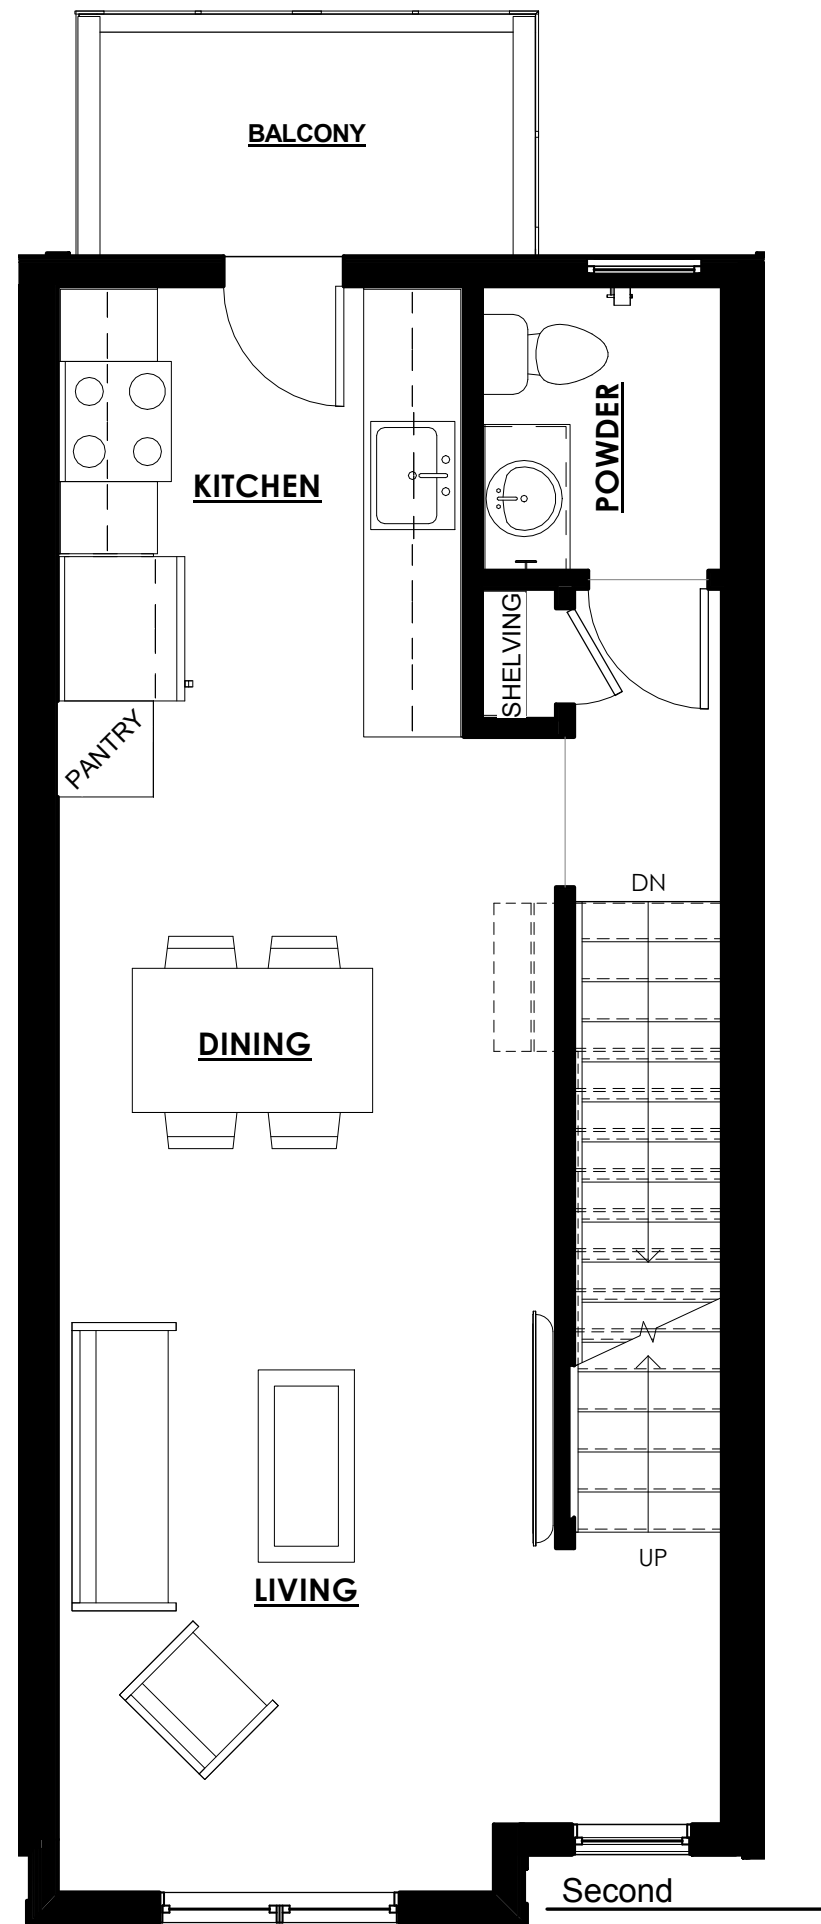

First

Second

Third

*All homes include dishwasher, range/oven, microwave, refrigerator and washer/dryer.
For marketing purposes only, plans and specifications are subject to change without notice.

Square footage range: 1097-1134

2 Bedroom & 1 Car Garage - OXFORD